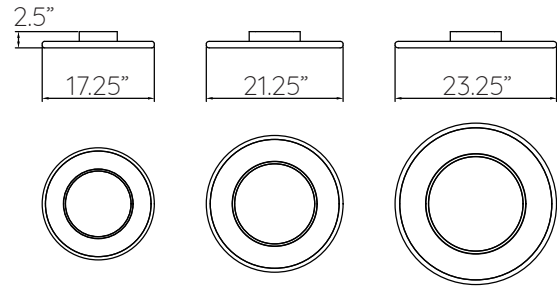

# Holo

Diameters

Custom sizes also available

Holo 18 White Oak

Wood Finishes

Hardware Finishes

## Specifications

Materials: Solid wood, Steel & Soy based resin

Light source: Integrated LEDs (replaceable)

Colour Temperature option: 2700K, 3000K or 4100K

Dimming: Line dimmable

## Electrical Specifications

Model	Lumen Output	Power Consumption	Input Voltage
Holo 18	1670	24W	120V
Holo 22	1920	28W	120V
Holo 24	2170	32W	120V