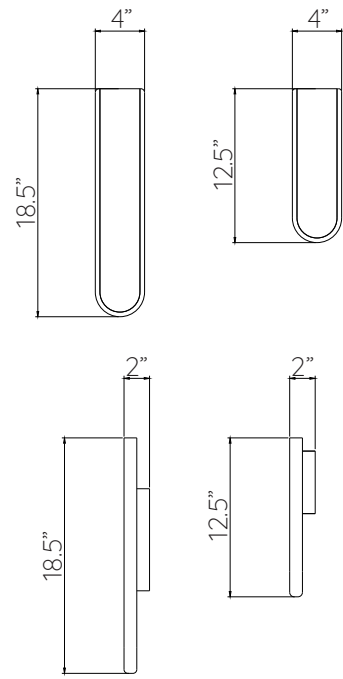

Ovi

Lengths

Custom sizes also available

Ovi 12 Walnut

Wood Finishes

Hardware Finishes

Specifications

Materials: Solid wood, Steel & Soy based resin

Light source: Integrated LEDs (replaceable)

Colour Temperature option: 2700K, 3000K or 4100K

Dimming: Line dimmable

Electrical Specifications

| Model | Lumen Output | Power Consumption | Input Voltage |
|--------|--------------|-------------------|---------------|
| Ovi 12 | 808 | 12W | 120V |
| Ovi 18 | 1176 | 16W | 120V |