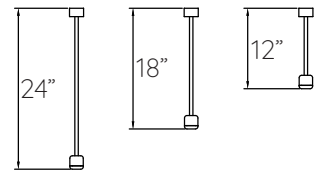

Soap

Lengths

Drops

Custom sizes also available

Soap 48 White Oak

Wood Finishes

Hardware Finishes

Specifications

Materials: Solid wood, Steel & Soy based resin

Light source: Integrated LEDs (replaceable)

Colour Temperature option: 2700K, 3000K or 4100K

Dimming: Line dimmable

Electrical Specifications

Model	Lumen Output	Power Consumption	Input Voltage
Yarro 52 xx	1470	20W	100-277V
Yarro 64 xx	1838	25W	100-277V
Yarro 76 xx	2205	30W	100-277V