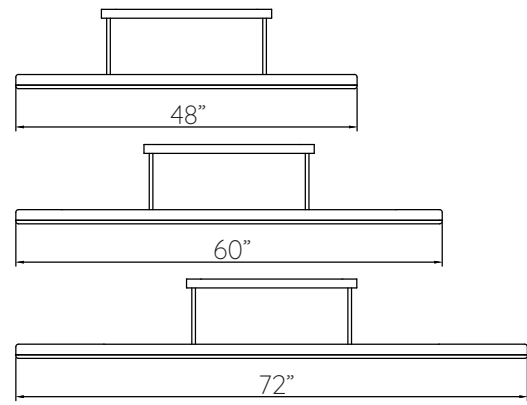

Soap

Lengths

Drops

Custom sizes also available

Soap 48 White Oak

Wood Finishes

Hardware Finishes

Specifications

Materials: Solid wood, Steel & Soy based resin

Light source: Integrated LEDs (replaceable)

Colour Temperature option: 2700K, 3000K or 4100K

Dimming: Line dimmable

Electrical Specifications

Model	Lumen Output	Power Consumption	Input Voltage
Yarro 52 xx	1470	20W	100-277V
Yarro 64 xx	1838	25W	100-277V
Yarro 76 xx	2205	30W	100-277V