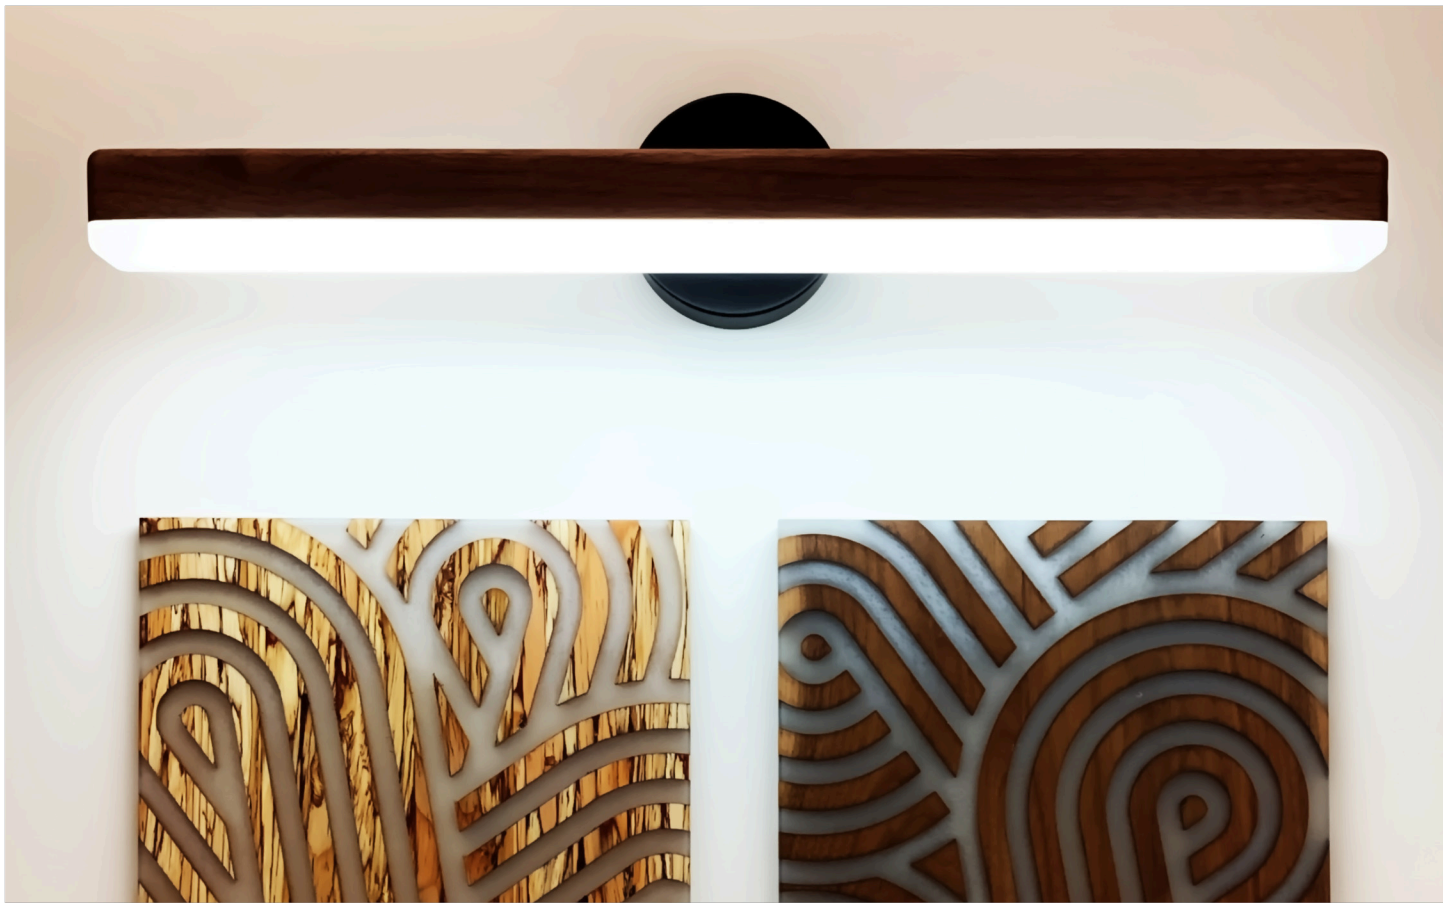

Soap Wall

Lengths

Custom sizes also available

Soap Wall 24 Walnut

Wood Finishes

-  White Oak
-  Ash
-  Maple
-  Walnut
-  Mahogany
-  Cherry

Hardware Finishes

-  Black
-  White

Specifications

Materials: Solid wood, Steel & Soy based resin
 Light source: Integrated LEDs (replaceable)
 Colour Temperature option: 2700K, 3000K or 4100K
 Dimming: Line dimmable

Electrical Specifications