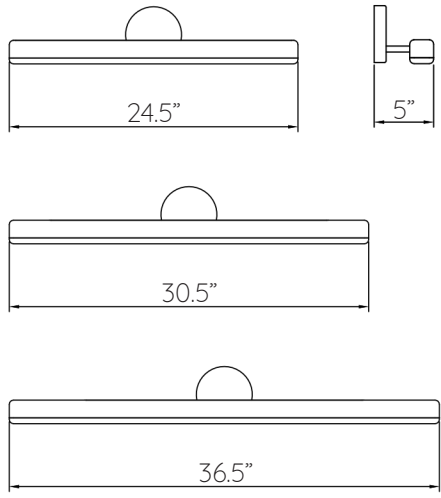

Soap Wall

Lengths

Custom sizes also available

Soap Wall 24 Walnut

Wood Finishes

-  White Oak
-  Ash
-  Maple
-  Walnut
-  Mahogany
-  Cherry

Hardware Finishes

-  Black
-  White

Specifications

Materials: Solid wood, Steel & Soy based resin
 Light source: Integrated LEDs (replaceable)
 Colour Temperature option: 2700K, 3000K or 4100K
 Dimming: Line dimmable

Electrical Specifications

Model	Lumen Output	Power Consumption	Input Voltage
Soap Wall 24	735	10W	120V
Soap Wall 30	918	12.5W	120V
Soap Wall 36	1103	15W	120V

Certification