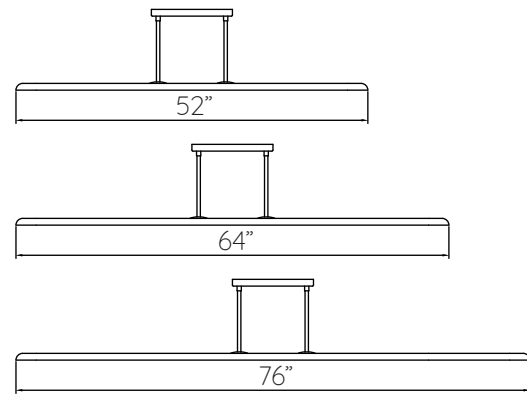

Yarro

Lengths

Drops

Custom sizes also available

Yarro 52 Walnut

Wood Finishes

Hardware Finishes

Specifications

Materials: Solid wood, Steel & Soy based resin

Light source: Integrated LEDs (replaceable)

Colour Temperature option: 2700K, 3000K or 4100K

Dimming: Line dimmable

Electrical Specifications

Model	Lumen Output	Power Consumption	Input Voltage
Yarro 52 xx	1470	20W	100-277V
Yarro 64 xx	1838	25W	100-277V
Yarro 76 xx	2205	30W	100-277V