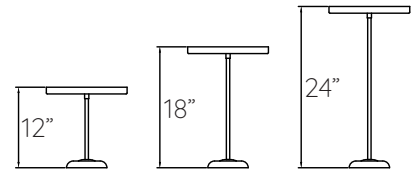

Yarro

Lengths

Drops

Custom sizes also available

Yarro 52 Walnut

Wood Finishes

Hardware Finishes

Specifications

Materials: Solid wood, Steel & Soy based resin

Light source: Integrated LEDs (replaceable)

Colour Temperature option: 2700K, 3000K or 4100K

Dimming: Line dimmable

Electrical Specifications

Model	Lumen Output	Power Consumption	Input Voltage
Yarro 52 xx	1470	20W	100-277V
Yarro 64 xx	1838	25W	100-277V
Yarro 76 xx	2205	30W	100-277V